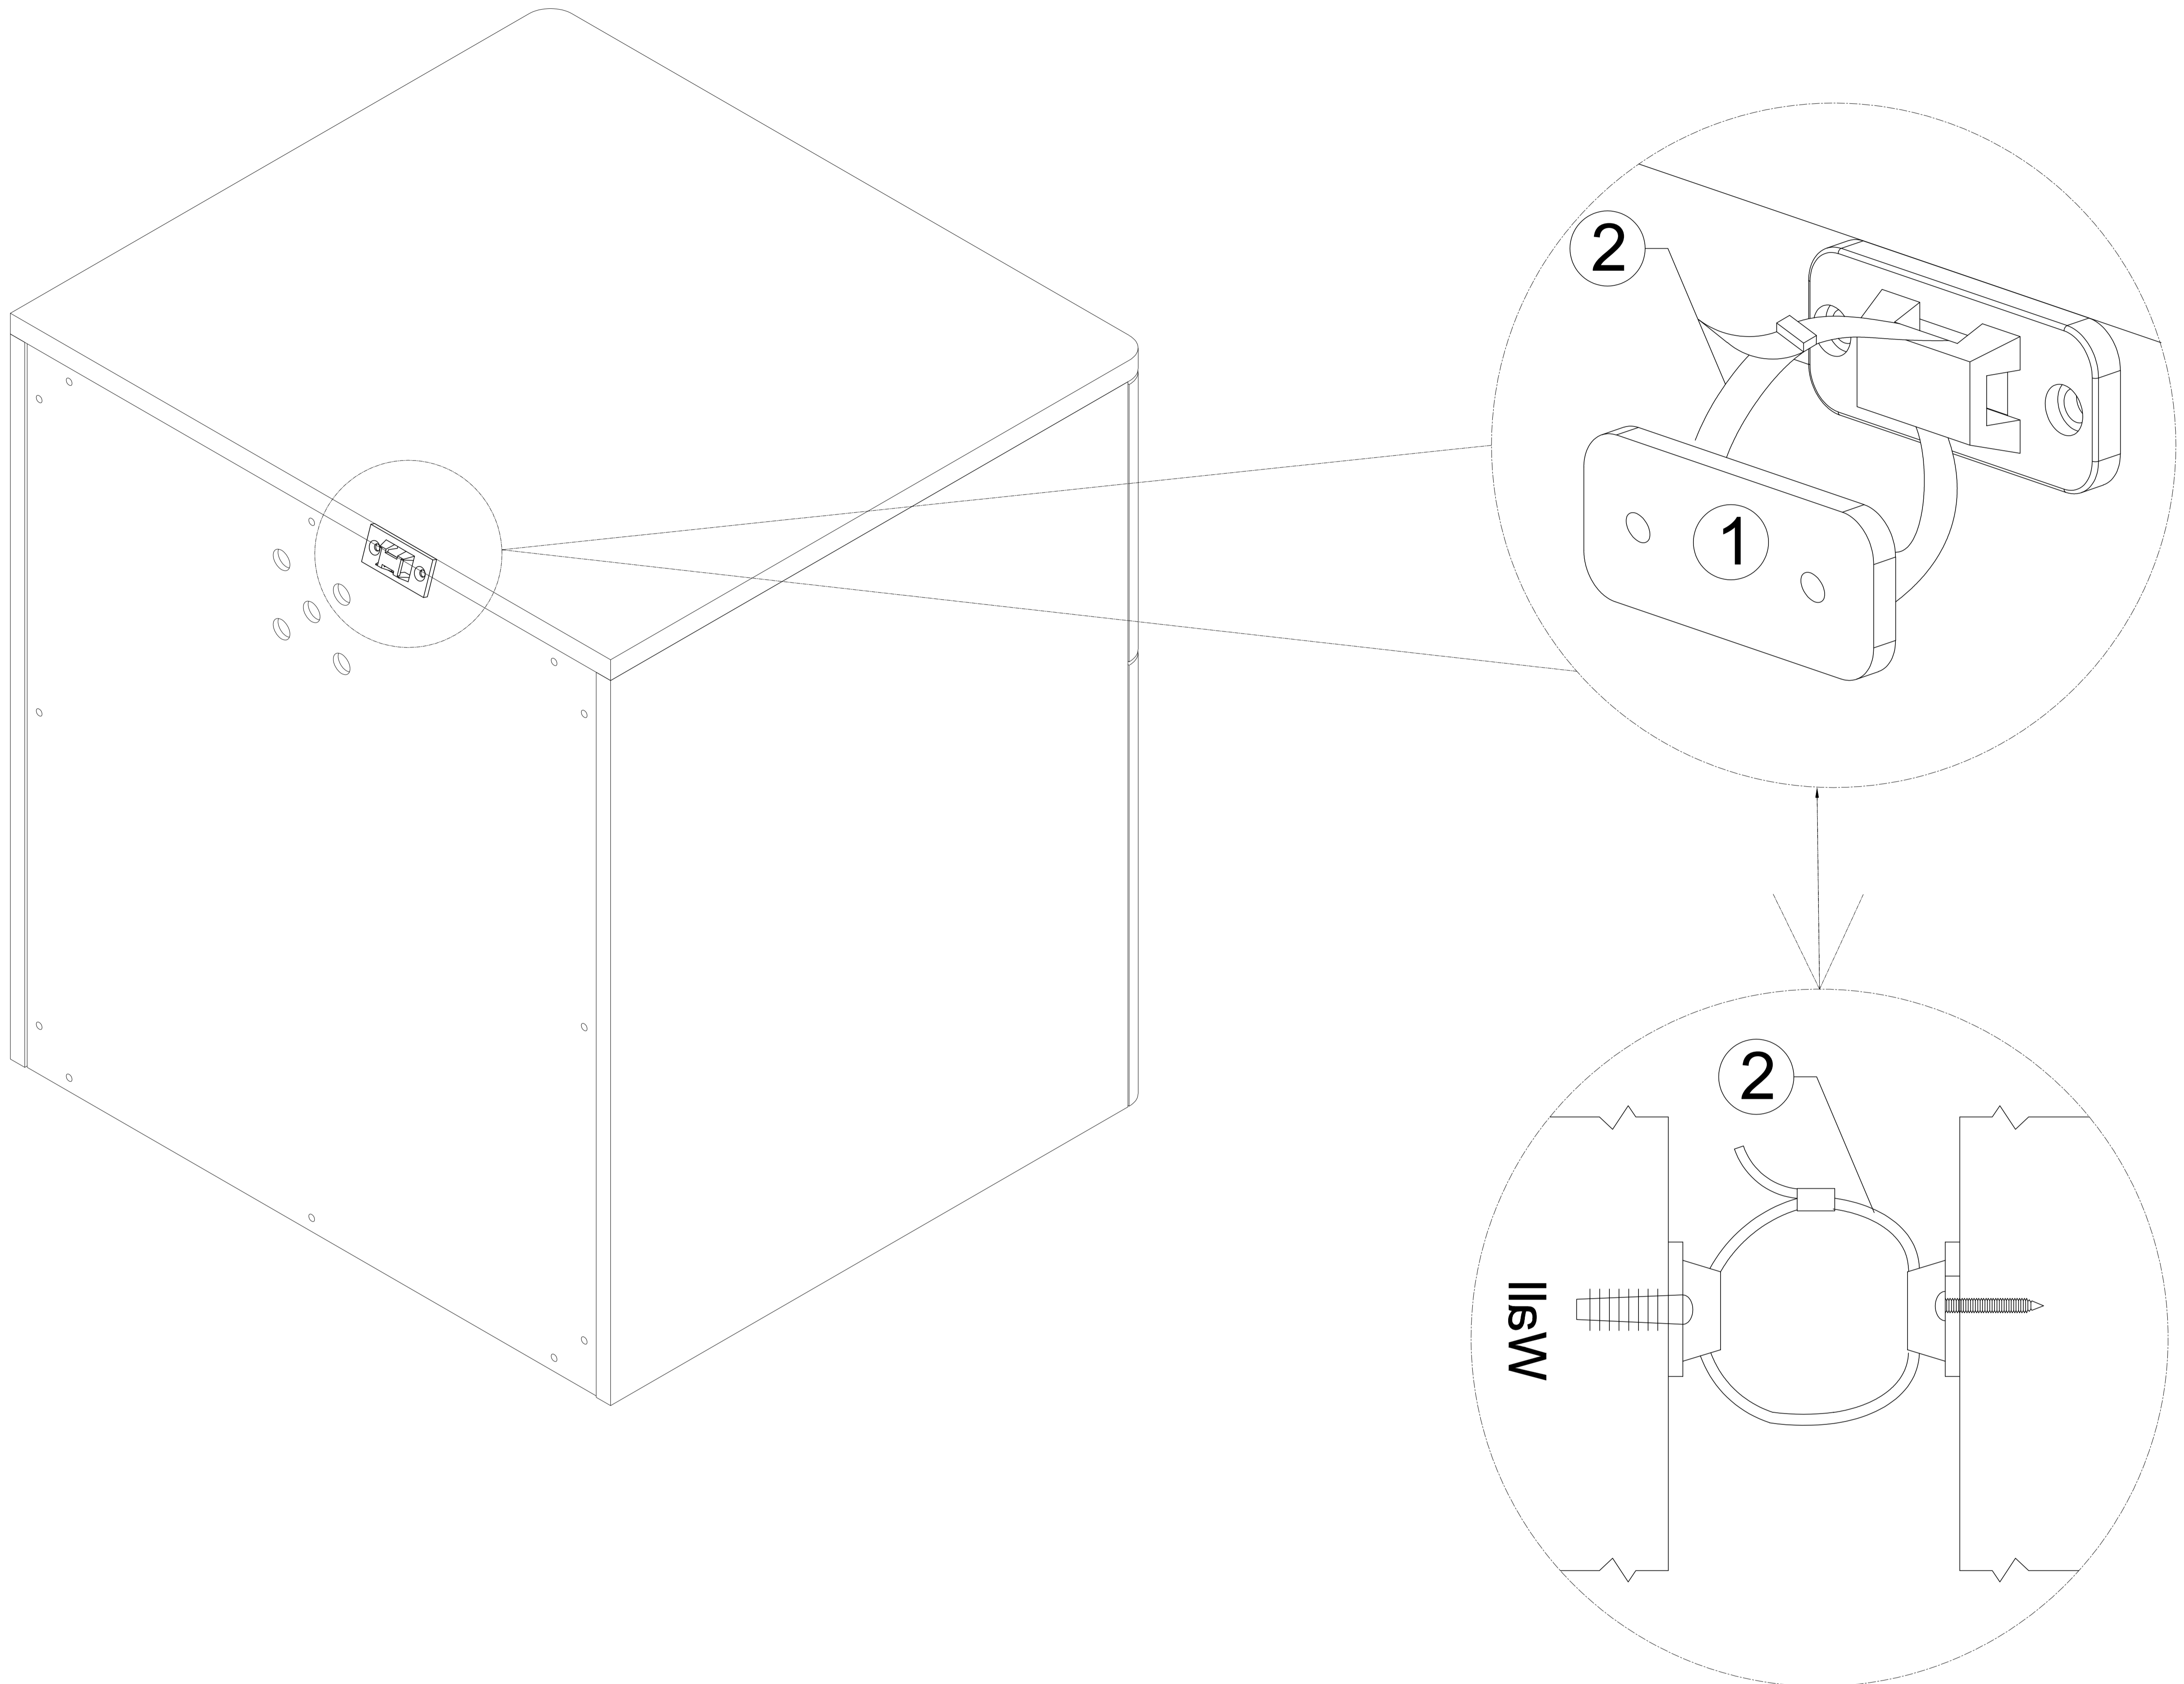

No	Name of Hardware	Q.ty
①	Plastic bracket 	2
②	Tie 	1
③	Screw Ø4x20 	2

1

2

**WARNING**

**Children have died from furniture tipover.**

ALWAYS secure this furniture with an anchor device.  
Check anchors regularly  
Never allow children to stand, climb or hang on drawers, doors, or shelves.  
Use drawer locks to prevent children climbing.  
Never open more than one drawer at a time.  
Place heavy items down low.  
Never place a television on this furniture.

C1 Clothing Storage & Bookcase

**Safety Instructions**

- This product is not intended for use by persons (including children) with reduced physical, sensory or mental capabilities, or lack of experience and knowledge, unless they have been given supervision or instruction concerning use of the product by a person responsible for their safety.
- Improper use or installation may result in the risk of fire, electric shock and/or injury. We assume no liability for any eventual damages caused by improper use or inappropriate handling, or by any other non-compliance with the instructions in this manual.
- Children should be supervised to ensure that they do not play with the product.
- This product contains moving parts. Keep fingers, hair and body parts well clear from moving parts. To reduce the risk of injury, keep children and pets clear of the product when in use.
- This product is very heavy. Only move this product by lifting the main body. Never drag.
- With time and use, bolts and screws used in the assembly process can loosen. Periodically, re-check and tighten if necessary.
- This product has been designed and intended for indoor residential use only. It is not suitable for commercial or outdoor use.
- This product is not intended to be used as part of a health care plan. Consult your medical professional before operating if you are taking medication or have physical limitations.