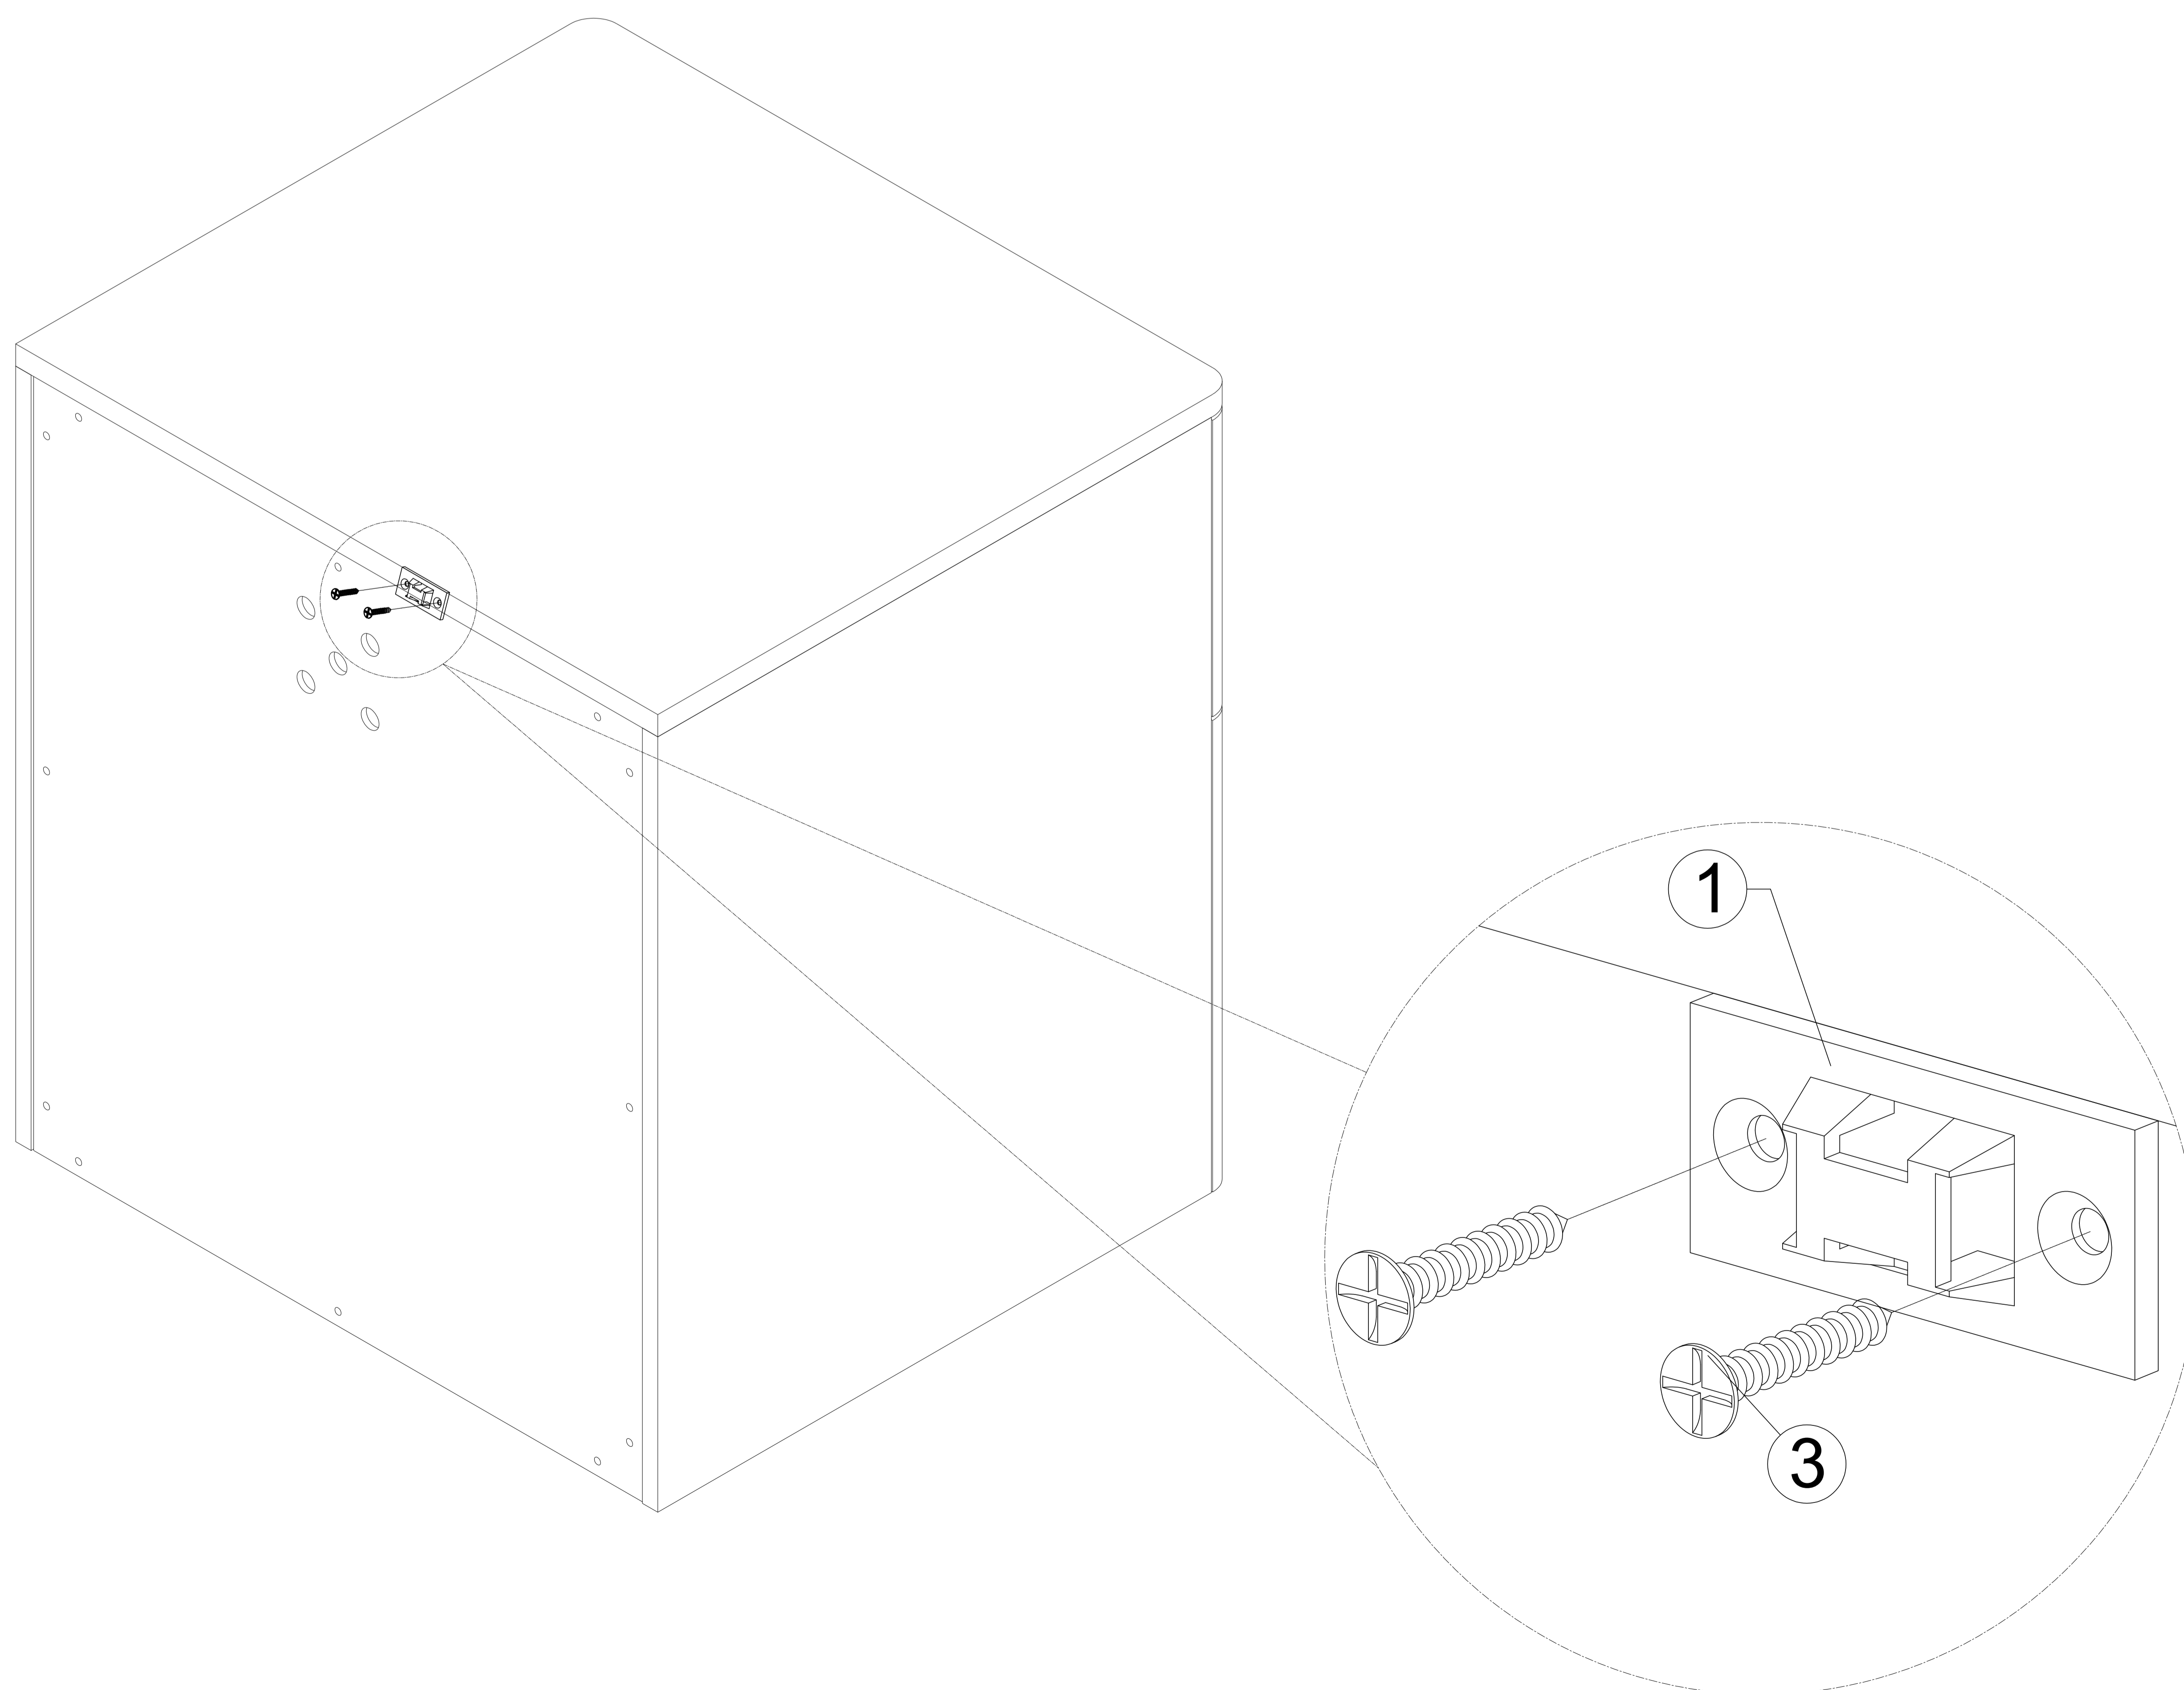

No	Name of Hardware	Q.ty
①	Plastic bracket 	2
②	Tie 	1
③	Screw Ø4x20 	2

1

2

**WARNING**

**Children have died from furniture tipover.**

ALWAYS secure this furniture with an anchor device.  
Check anchors regularly  
Never allow children to stand, climb or hang on drawers, doors, or shelves.  
Use drawer locks to prevent children climbing.  
Never open more than one drawer at a time.  
Place heavy items down low.  
Never place a television on this furniture.

C1 Clothing Storage & Bookcase

**Safety Instructions**

- This product is not intended for use by persons (including children) with reduced physical, sensory or mental capabilities, or lack of experience and knowledge, unless they have been given supervision or instruction concerning use of the product by a person responsible for their safety.
- Improper use or installation may result in the risk of fire, electric shock and/or injury. We assume no liability for any eventual damages caused by improper use or inappropriate handling, or by any other non-compliance with the instructions in this manual.
- Children should be supervised to ensure that they do not play with the product.
- This product contains moving parts. Keep fingers, hair and body parts well clear from moving parts. To reduce the risk of injury, keep children and pets clear of the product when in use.
- This product is very heavy. Only move this product by lifting the main body. Never drag.
- With time and use, bolts and screws used in the assembly process can loosen. Periodically, re-check and tighten if necessary.
- This product has been designed and intended for indoor residential use only. It is not suitable for commercial or outdoor use.
- This product is not intended to be used as part of a health care plan. Consult your medical professional before operating if you are taking medication or have physical limitations.